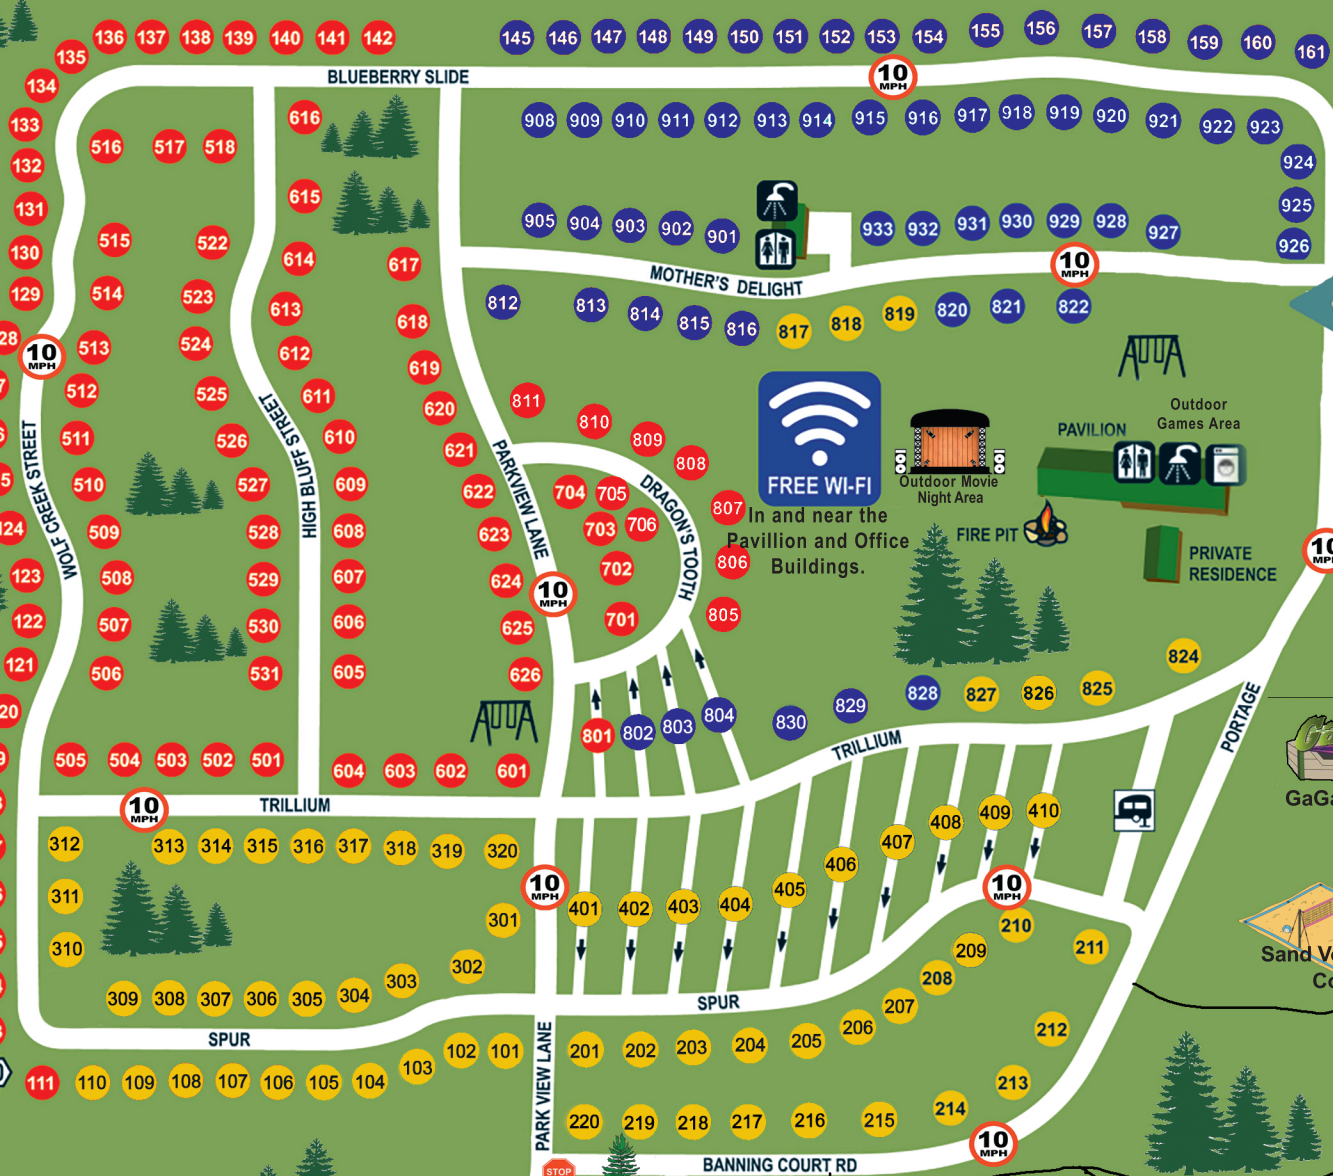

(NO TRESPASSING DO NOT CROSS FENCE)

↑
WALKING TRAIL

GROUP CAMPING
& EVENT AREA

Banning RV Park and Campground

Dog Walk/Play area
with Agility Obstacles

- Electric 50/30/20amp, Water & Sewer Sites
- Electric 50/30/20amp, & Water Sites
- No Utilities Sites
- Restrooms
- Showers
- Dump Station
- Playground
- Washer / Dryer

Utility options may change per site.

PRIVATE PROPERTY
(DO NOT CROSS)

Office/Check-In Area
Stop here to check in before entering the park!
Parking Area for Check-In

← TO HWY 61

1/2 MILE TO BANNING STATE PARK →

23

EXIT 195

60545 State Hwy 23, Finlayson, MN 55735 • 612-390-0415 • BanningRVPark.com

BANNING JUNCTION RESTAURANT
BAR & CONVENIENCE STORE
Gas/Diesel/Liquor 320-245-9934